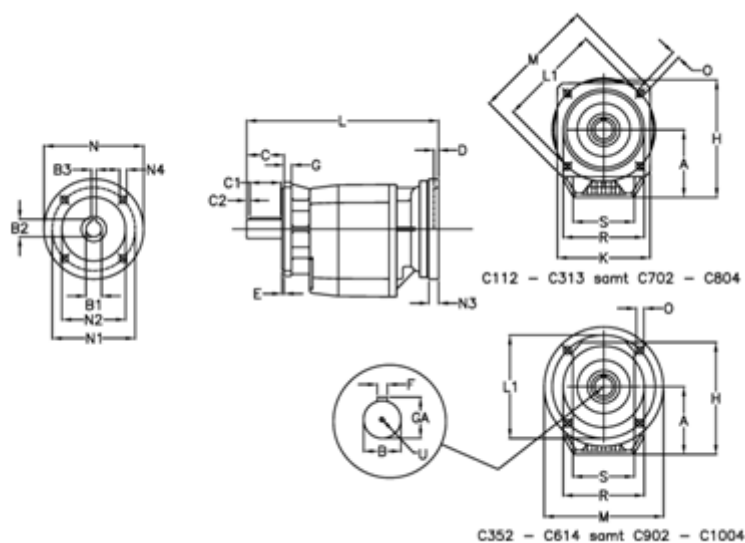

Data Sheet

Article number: 40600841752430

Description: Helical gearbox
C804F-417,5-P80B5

Measures

A = 247.0	D = 4.0	L1 = 350	R = 320
B = 80	E = 5	M = 400	S = 300
B1 = 19	F = 22	N = 200	U = M20x42
B2 = 21.8	G = 20	N1 = 165	
B3 = 6	GA = 85.0	N2 = 130	
C = 140	H = 422.0	N3 = 0	
C1 = 110	K = 350	N4 = M10x12	
C2 = 15	L = 596.0	O = 18.0	